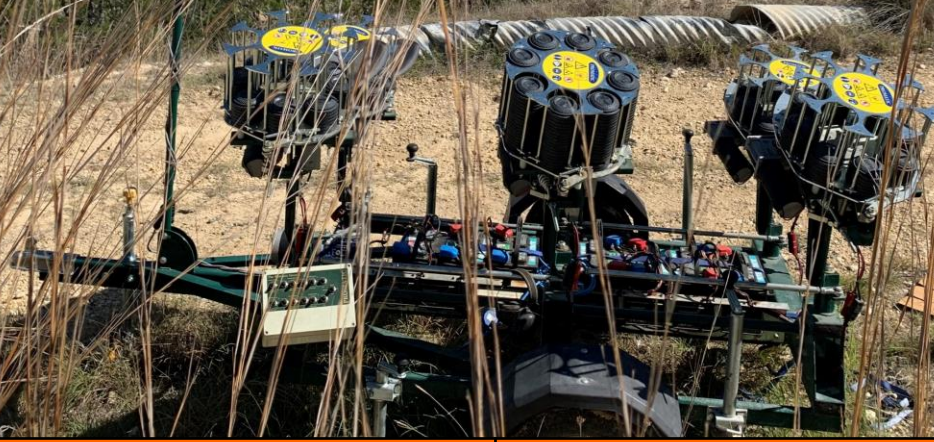

SIMULATED GAMEBIRD SHOOTING

- ❖ Throwing distance 100 plus yards
- ❖ Individual trap control or random flushes from all 6 traps
- ❖ Random flushes of between 1 and 6 birds over scenic landscape

BASE PRICE (1-6 SHOOTERS)

\$240* / 1-6 Shooters

EACH ADDITIONAL SHOOTER PRICE

\$35* / Each Additional Shooter

**Price does not include ammo, rental guns, applicable taxes or 15% Service Fee.*

Price Includes:

- ❖ 220 Clays (Minimum)
 - ❖ 2 Flights of 40 clays
 - ❖ 1 Flight of 60 clays
 - ❖ 1 Flight of 80 clays
- ❖ Guide/Trapper
- ❖ 1-2 Hours of Shooting
- ❖ Great Practice for Driven Shooting
- ❖ Add-On Prior to Your Hunts
- ❖ Stay Sharp During the Summer